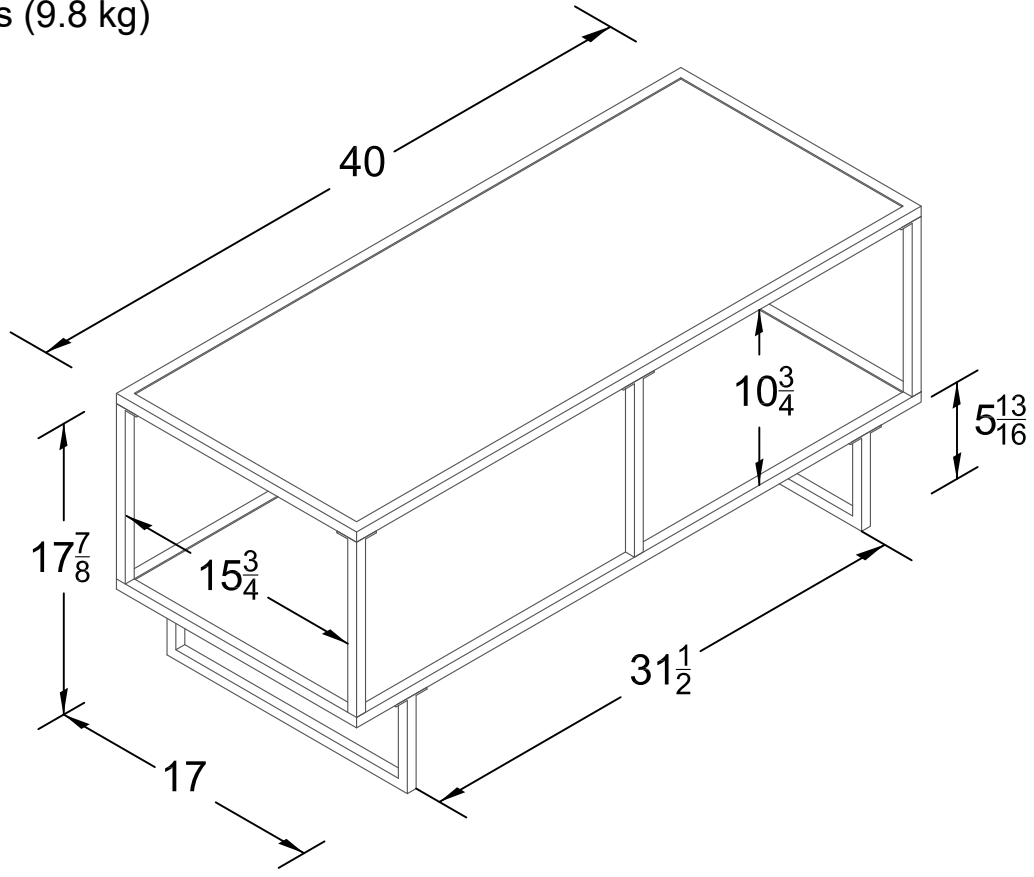

TV Stand/Coffee Table

Model Number:1745096PCOM

OVERALL PRODUCT SIZE(in inches)
40" (W)* 17" (D)*17⁷/₈" (H)
Unit Net Weight: 21.6 lbs (9.8 kg)

MAXIMUM WEIGHT CAPACITIES